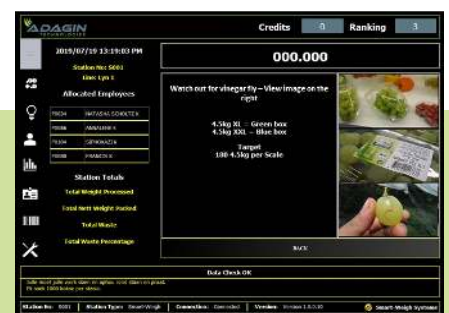

Smart-Weigh

Increasing profit by decreasing waste and overpacking

Why we do it:

- We help the farmers increase productivity;
- While decreasing waste and eliminating overpacking of their produce

Why use our technology?

- We understand farm dynamics and our hardware is custom built to deal with these challenges
- Our reporting tools provide great insights into productivity, waste and yields, which help managers and long-term decision making
- Data gathered by the scales is crucial for monitoring and tracing productivity of personnel and orchards
- Our scales have been in the industry for over 5 years and we keep innovating with our clients to ensure their equipment stay relevant for years to come