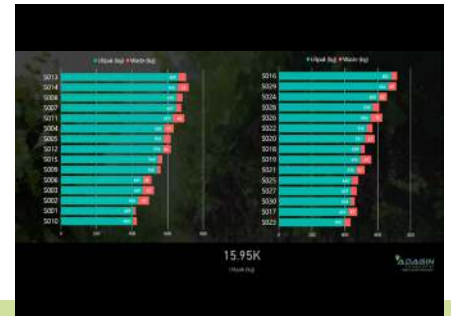

Precision Packing

Orchard to pack house oversight on one screen

Why we do it:

- We understand that with hundreds of variables constantly at play during the packing season, it is easy to lose site of the bigger picture
- With Precision Packing we bring it all together to provide farmers with live insights into their daily packing