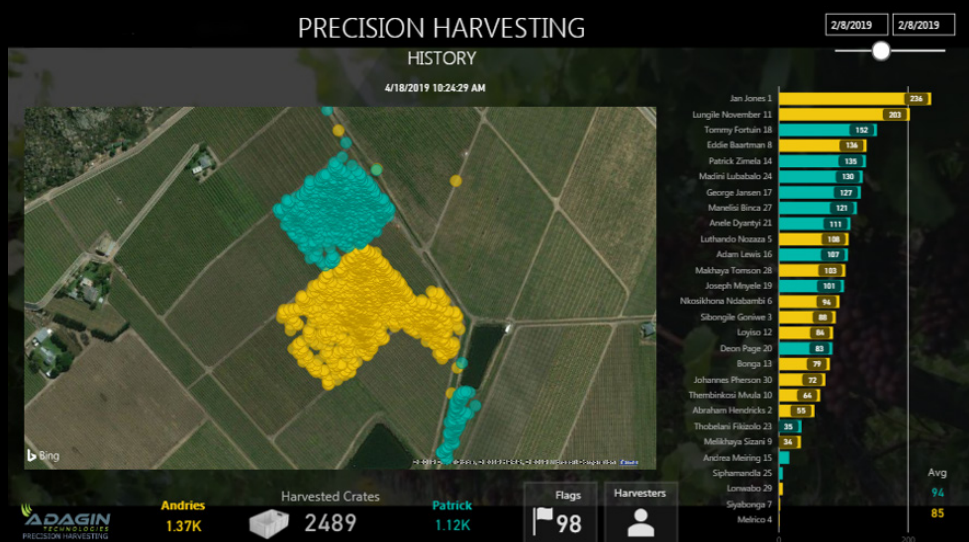

Why we do it:

- Tracing captures date, time and GPS location of each and every crate and links to the harvester - including the GPS location of a harvest opens a whole new world of insights to increase yields
- Increasing the price of labour requires new methods to accurately measure productivity, and we have the solution
- Great designs and practicality is what drives our products and us

Why use our technology?

- Made for farmers by farmers: We understand the farmer's perspective on typical problems and liaise with team members from the industry to find solutions to overcome the challenges on farms
- We solve real problems which means our products are more than just a "nice to have" tool
- Yield map reporting provides farmers with previously unseen information about their orchard performance which can increase yields

- We understand farm dynamics and our hardware is custom built to deal with these challenges
- Our reporting tools provide great insights into productivity, waste and yields, which help managers and long-term decision making
- Data gathered by the scales is crucial for monitoring and tracing productivity of personnel and orchards
- Our scales have been in the industry for over 5 years and we keep innovating with our clients to ensure their equipment stay relevant for years to come

Precision Packing

Orchard to pack house oversight on one screen

Why we do it:

- We understand that with hundreds of variables constantly at play during the packing season, it is easy to lose site of the bigger picture
- With Precision Packing we bring it all together to provide farmers with live insights into their daily packing