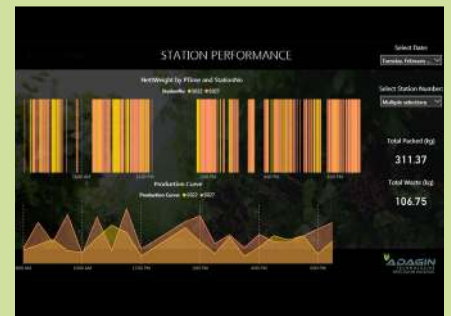

Why use our technology?

- We combine state of the art technologies and their modules to provide inputs into the bigger picture around packing
- With experienced team members on the Precision Packing Project, we know what Key Performance Indicators add the most value to the daily operations for optimal operation