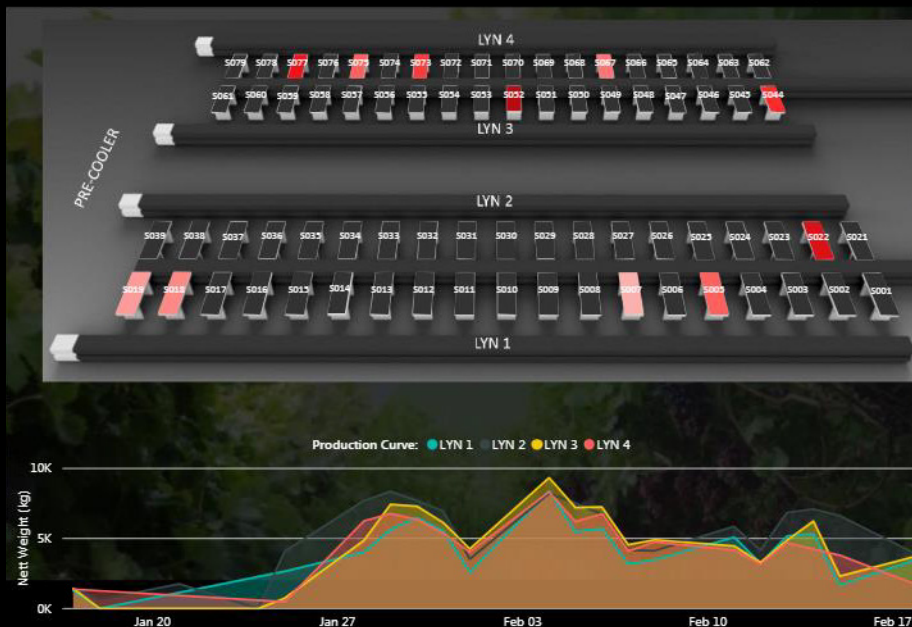

PACKHOUSE OVERVIEW HISTORY

1/17/2019 2/18/2019